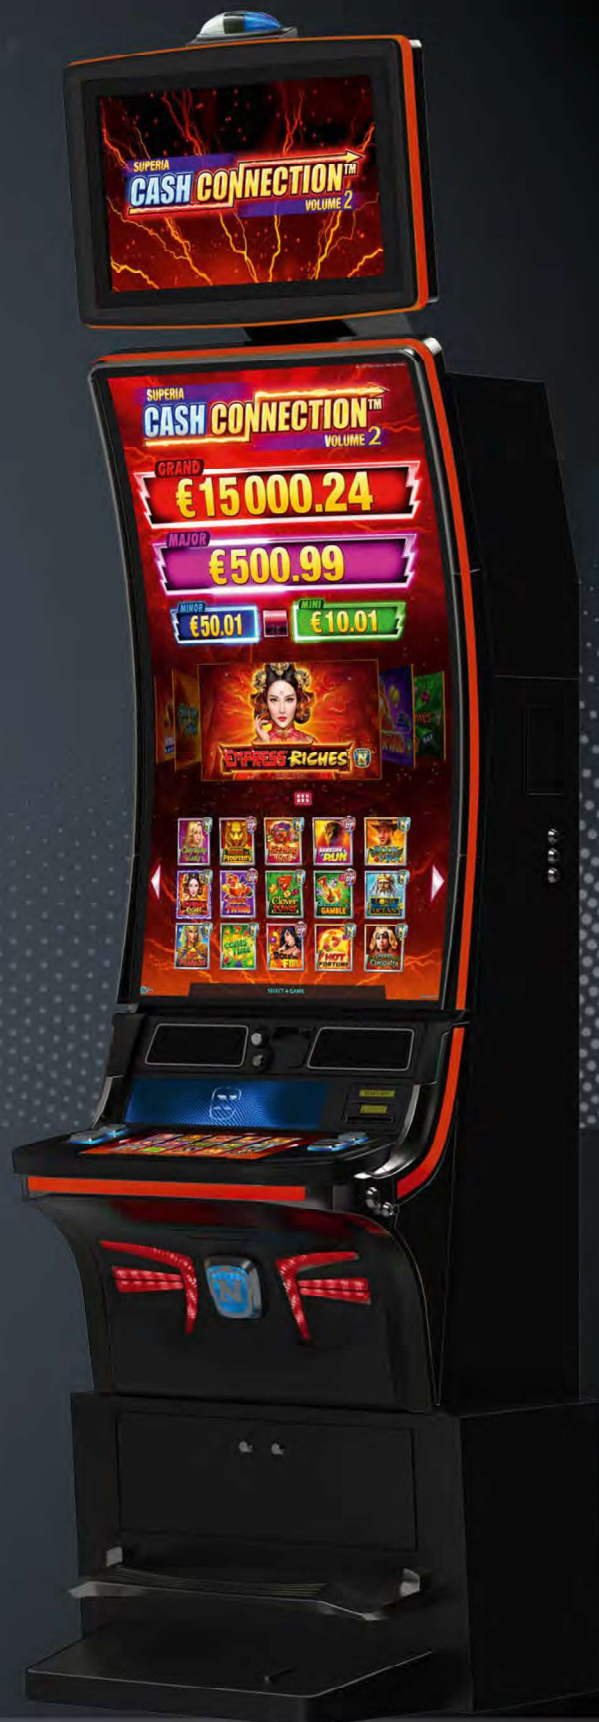

# PANTHERA™ Curve 1.43

CABINETS